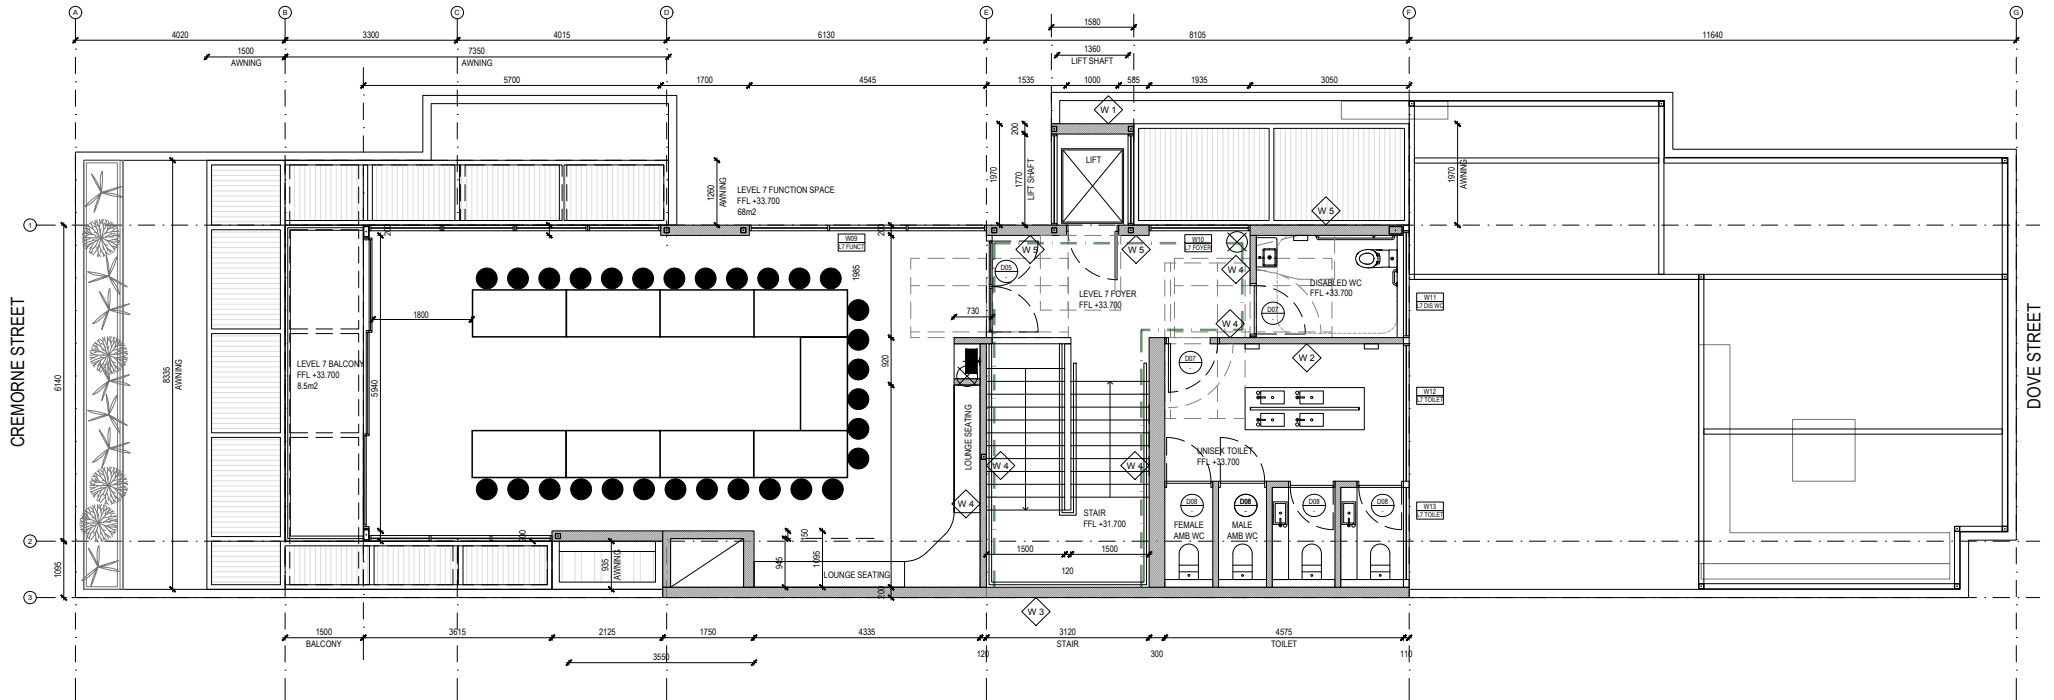

-  FIRE HYDRANT
-  FIRE HOSE REEL
-  SMOKE ISOLATED WALLS

Furniture Items:

 Curv dining chair velvet

 Round 1.5m Trestle Table

Le Ciel - Level 7

U-Shape Conference

Pax: 30

-  FIRE HYDRANT
-  FIRE HOSE REEL
-  SMOKE ISOLATED WALLS

Furniture Items:

 Bentwood chair

 Trestle table 1.8m x .9m

Le Ciel – Level 7

Banquet Dining – 102 Seated

Furniture Items:

- 102 Bentwood Chairs
- 9 Trestle Table - 180 x 75cm
- 3 Trestle Table - 240 x 75cm