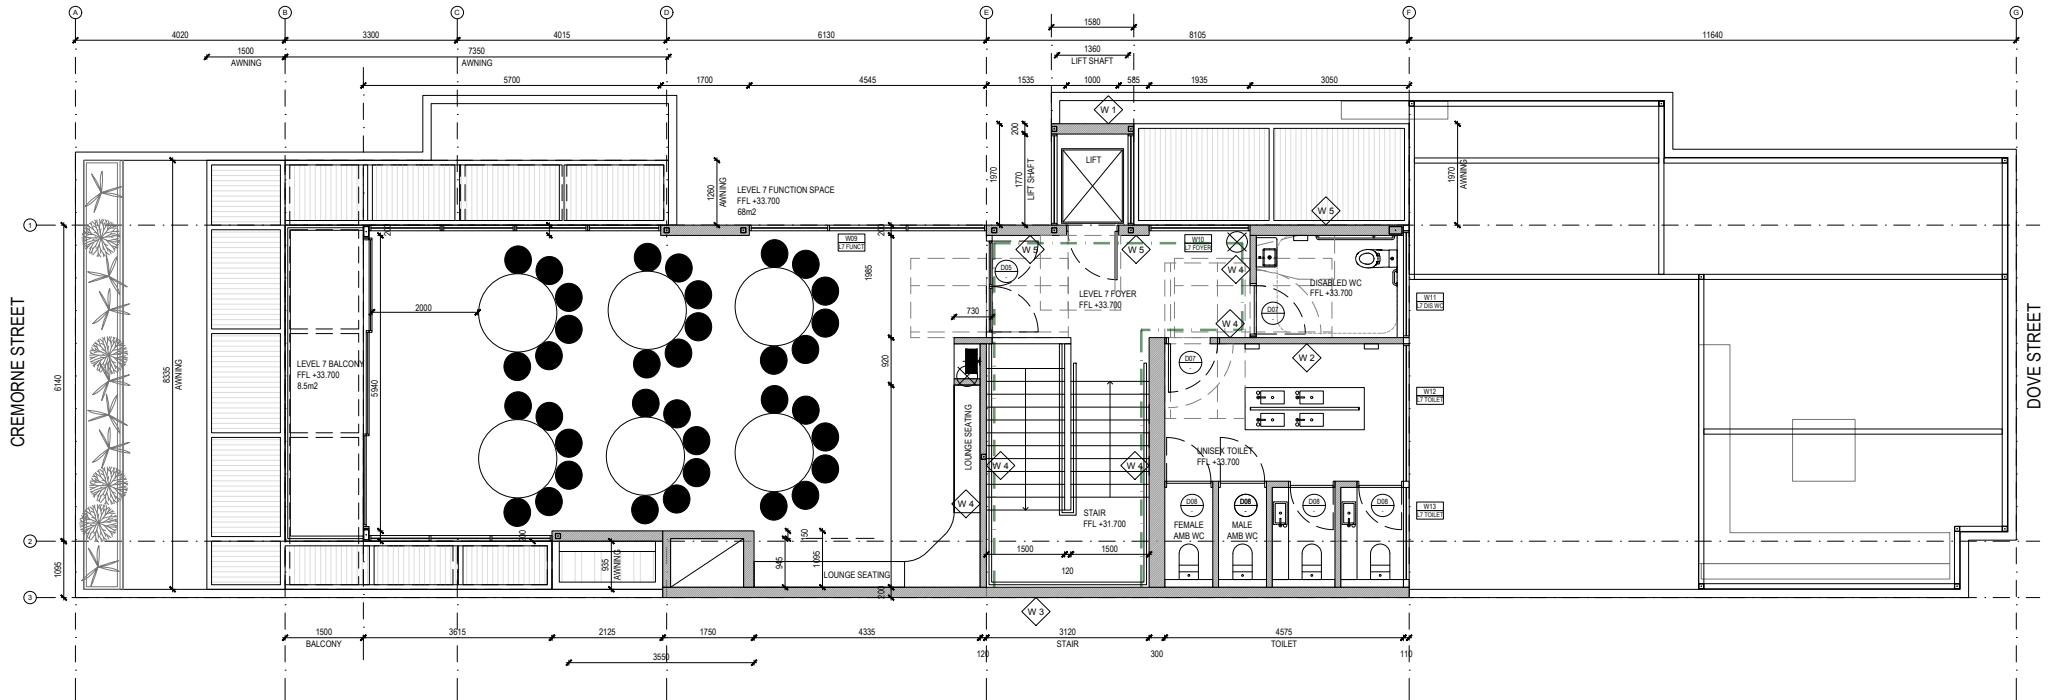

Furniture Items:

-  Curv dining chair velvet

Le Ciel - Level 7 Standard Theatre Pax: 100

-  FIRE HYDRANT
-  FIRE HOSE REEL
-  SMOKE ISOLATED WALLS

Furniture Items:

-  Bentwood chair

Le Ciel - Level 7 Cabaret Seating Pax: 36

Furniture Items:

 Bentwood chair

 Trestle table 1.8m x .9m

Le Ciel – Level 7

Banquet Dining – 102 Seated

Furniture Items:

- 102 Bentwood Chairs
- 9 Trestle Table - 180 x 75cm
- 3 Trestle Table - 240 x 75cm