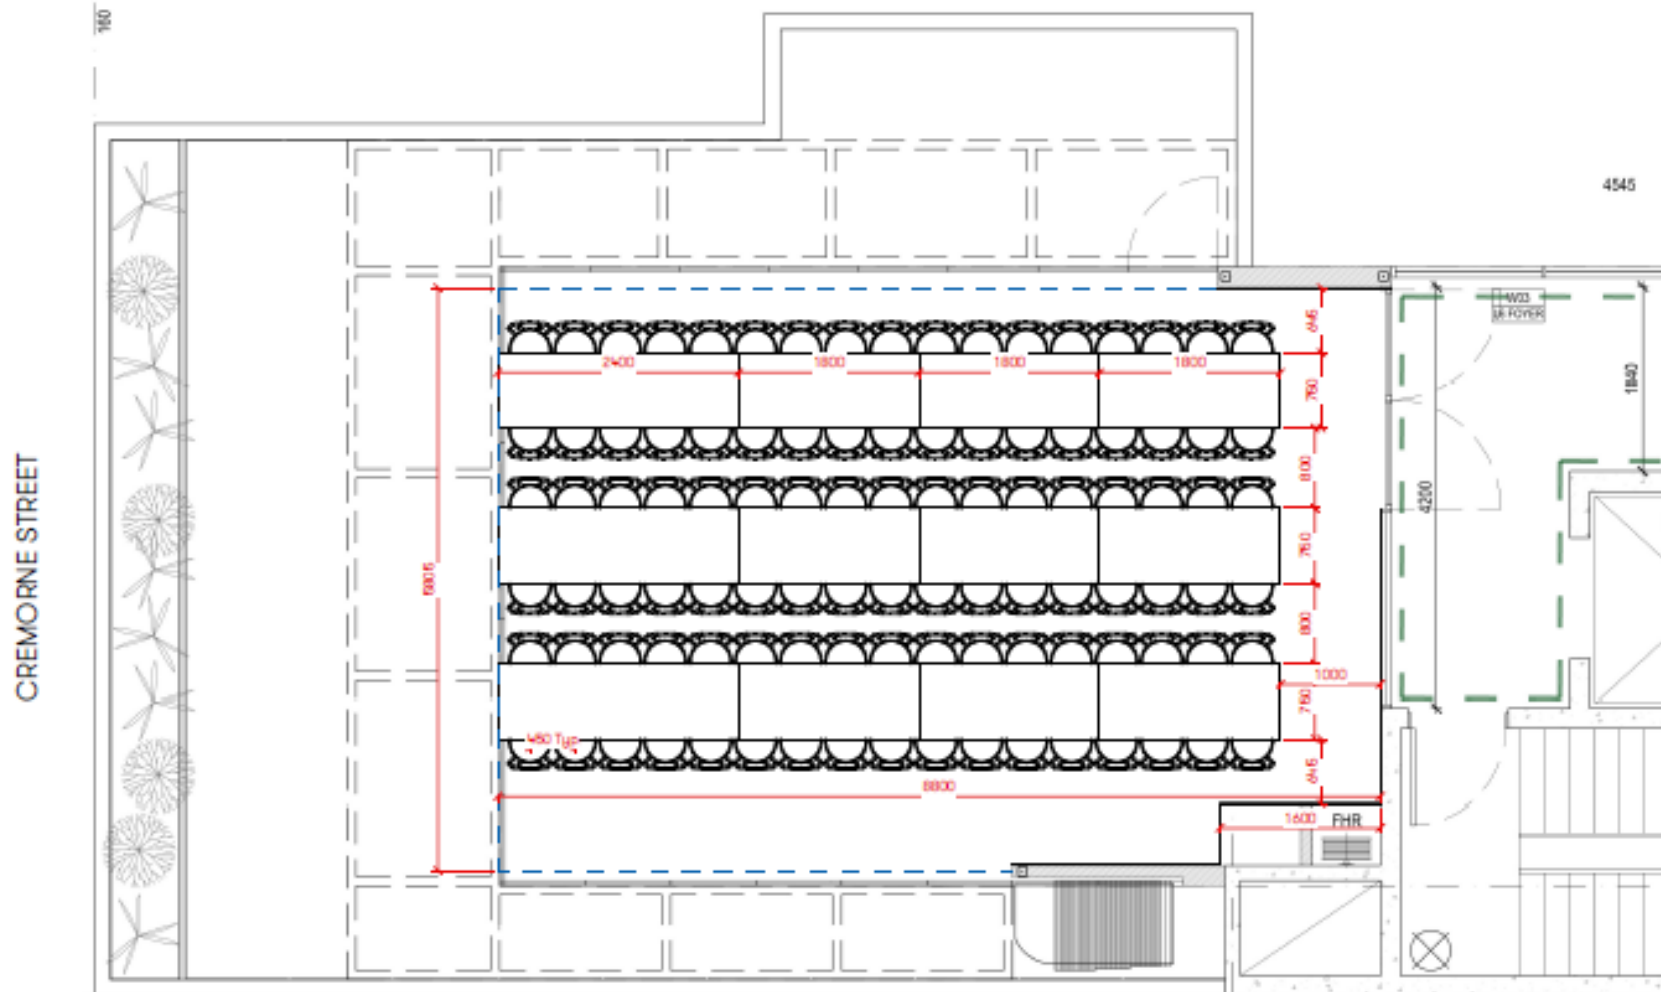

Furniture Items:

-  Curv dining chair velvet

Le Ciel - Level 7 Standard Theatre Pax: 100

-  FIRE HYDRANT
-  FIRE HOSE REEL
-  SMOKE ISOLATED WALLS

Furniture Items:

-  Bentwood chair

Le Ciel - Level 7 Cabaret Seating Pax: 36

-  FIRE HYDRANT
-  FIRE HOSE REEL
-  SMOKE ISOLATED WALLS

Furniture Items:

 Curv dining chair velvet

 Round 1.5m Trestle Table

Le Ciel - Level 7

U-Shape Conference

Pax: 30

-  FIRE HYDRANT
-  FIRE HOSE REEL
-  SMOKE ISOLATED WALLS

Furniture Items:

 Bentwood chair

 Trestle table 1.8m x .9m

Le Ciel – Level 7

Banquet Dining – 102 Seated

Furniture Items:

- 102 Bentwood Chairs
- 9 Trestle Table - 180 x 75cm
- 3 Trestle Table - 240 x 75cm