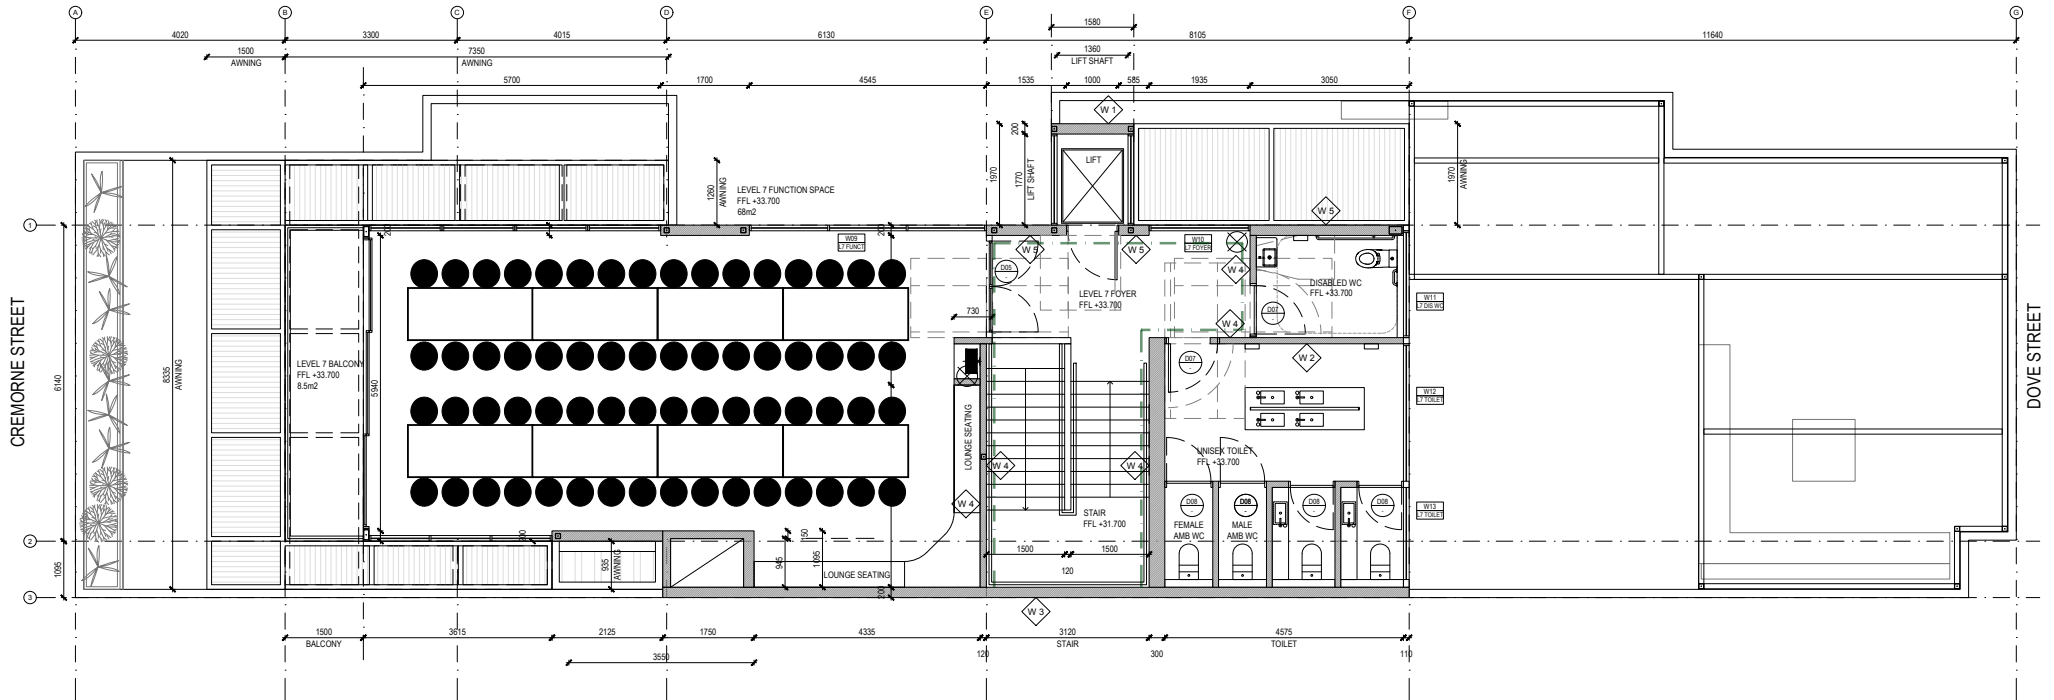

Le Ciel - Level 7 Premium Banquet Dining

-  FIRE HYDRANT
-  FIRE HOSE REEL
-  SMOKE ISOLATED WALLS

Furniture Items:

 Curv dining chair velvet

Lottie marble dining table 2.4m x 1m

Le Ciel - Level 7 Standard Banquet Dining

-  FIRE HYDRANT
-  FIRE HOSE REEL
-  SMOKE ISOLATED WALLS

Furniture Items:

 Bentwood chair

 Trestle table 2.4m x .9m

Le Ciel - Level 7 Premium Theatre Pax: 72

-  FIRE HYDRANT
-  FIRE HOSE REEL
-  SMOKE ISOLATED WALLS

Furniture Items:

-  Curv dining chair velvet

Le Ciel - Level 7 Standard Theatre Pax: 100

-  FIRE HYDRANT
-  FIRE HOSE REEL
-  SMOKE ISOLATED WALLS

Furniture Items:

-  Bentwood chair

Le Ciel - Level 7 Cabaret Seating Pax: 36

Furniture Items:

 Bentwood chair

 Trestle table 1.8m x .9m

Le Ciel – Level 7

Banquet Dining – 102 Seated

Furniture Items:

- 102 Bentwood Chairs
- 9 Trestle Table - 180 x 75cm
- 3 Trestle Table - 240 x 75cm