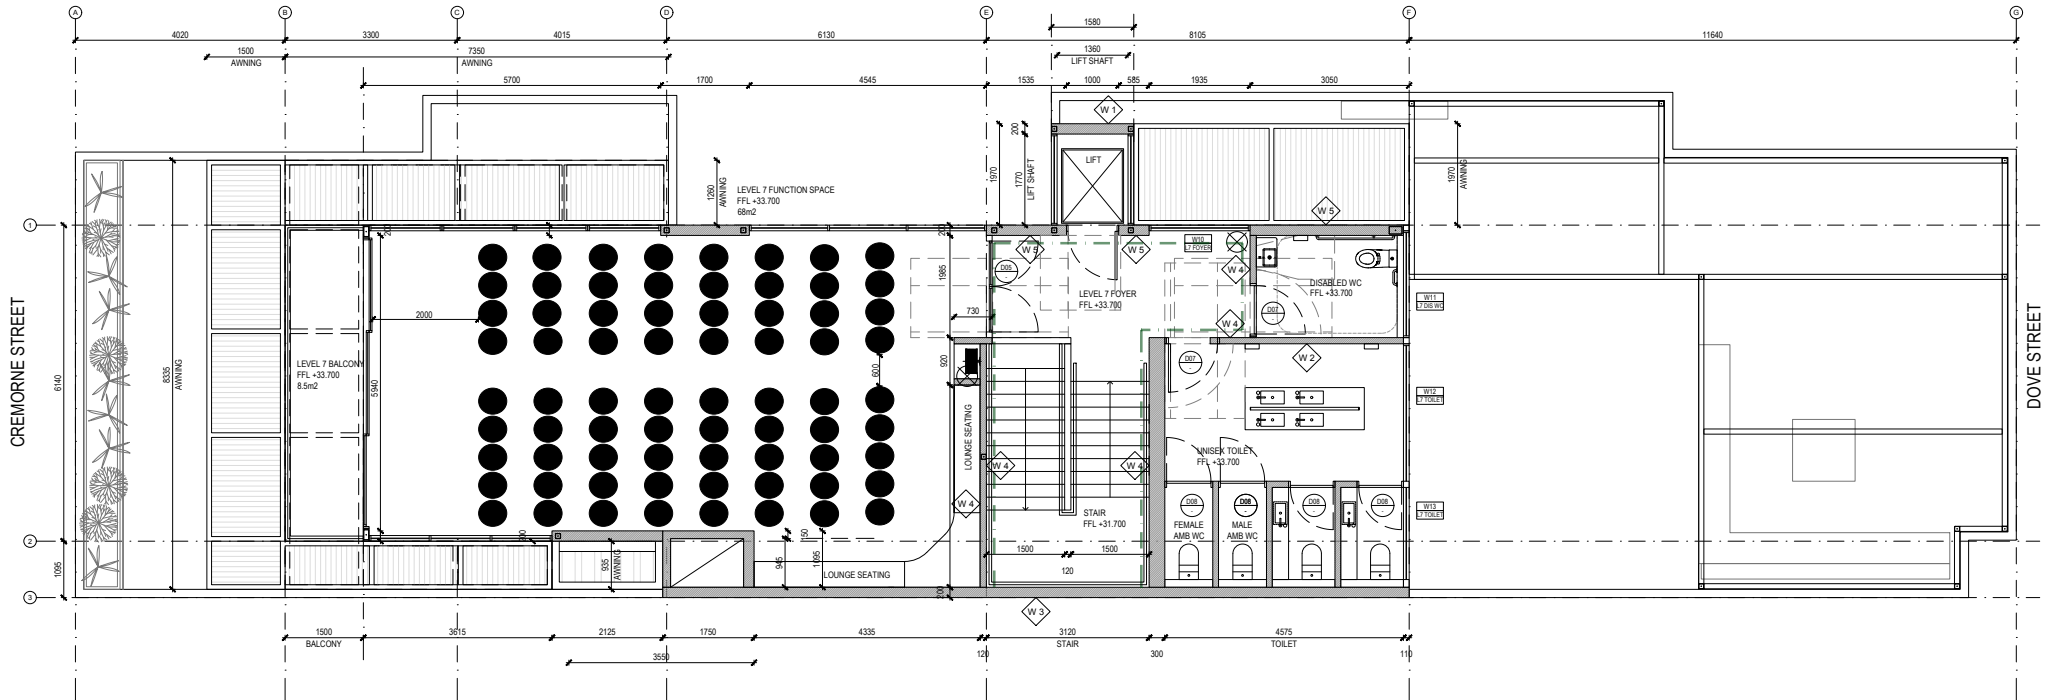

Le Ciel - Level 7 Premium Banquet Dining

-  FIRE HYDRANT
-  FIRE HOSE REEL
-  SMOKE ISOLATED WALLS

Furniture Items:

 Curv dining chair velvet

Lottie marble dining table 2.4m x 1m

Le Ciel - Level 7 Standard Banquet Dining

-  FIRE HYDRANT
-  FIRE HOSE REEL
-  SMOKE ISOLATED WALLS

Furniture Items:

 Bentwood chair

 Trestle table 2.4m x .9m

Le Ciel - Level 7 Premium Theatre Pax: 72

-  FIRE HYDRANT
-  FIRE HOSE REEL
-  SMOKE ISOLATED WALLS

Furniture Items:

-  Curv dining chair velvet

Le Ciel - Level 7 Standard Theatre Pax: 100

-  FIRE HYDRANT
-  FIRE HOSE REEL
-  SMOKE ISOLATED WALLS

Furniture Items:

-  Bentwood chair

Le Ciel - Level 7 Cabaret Seating Pax: 36

Furniture Items:

 Bentwood chair

 Trestle table 1.8m x .9m

Le Ciel – Level 7

Banquet Dining – 102 Seated

Furniture Items:

- 102 Bentwood Chairs
- 9 Trestle Table - 180 x 75cm
- 3 Trestle Table - 240 x 75cm