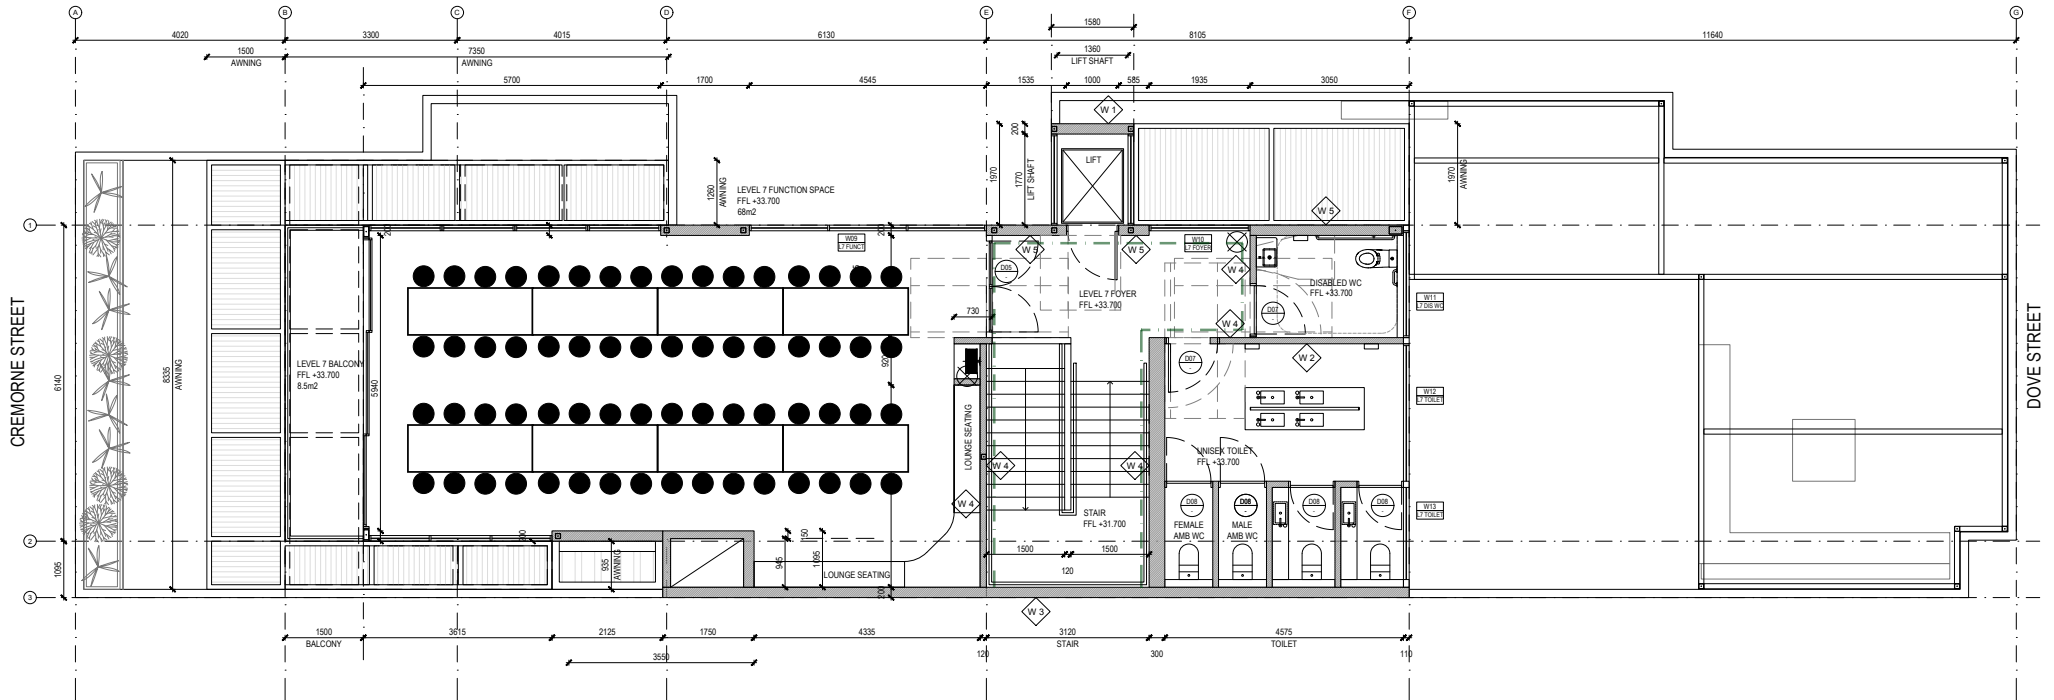

Le Ciel - Level 7 Premium Banquet Dining

-  FIRE HYDRANT
-  FIRE HOSE REEL
-  SMOKE ISOLATED WALLS

Furniture Items:

 Curv dining chair velvet

Lottie marble dining table 2.4m x 1m

Le Ciel - Level 7 Standard Banquet Dining

-  FIRE HYDRANT
-  FIRE HOSE REEL
-  SMOKE ISOLATED WALLS

Furniture Items:

 Bentwood chair

 Trestle table 2.4m x .9m

Le Ciel - Level 7 Premium Theatre Pax: 72

-  FIRE HYDRANT
-  FIRE HOSE REEL
-  SMOKE ISOLATED WALLS

Furniture Items:

-  Curv dining chair velvet

Le Ciel - Level 7 Standard Theatre Pax: 100

-  FIRE HYDRANT
-  FIRE HOSE REEL
-  SMOKE ISOLATED WALLS

Furniture Items:

-  Bentwood chair

Le Ciel - Level 7 Cabaret Seating Pax: 36

Furniture Items:

 Bentwood chair

 Trestle table 1.8m x .9m

Le Ciel – Level 7

Banquet Dining – 102 Seated

Furniture Items:

- 102 Bentwood Chairs
- 9 Trestle Table - 180 x 75cm
- 3 Trestle Table - 240 x 75cm