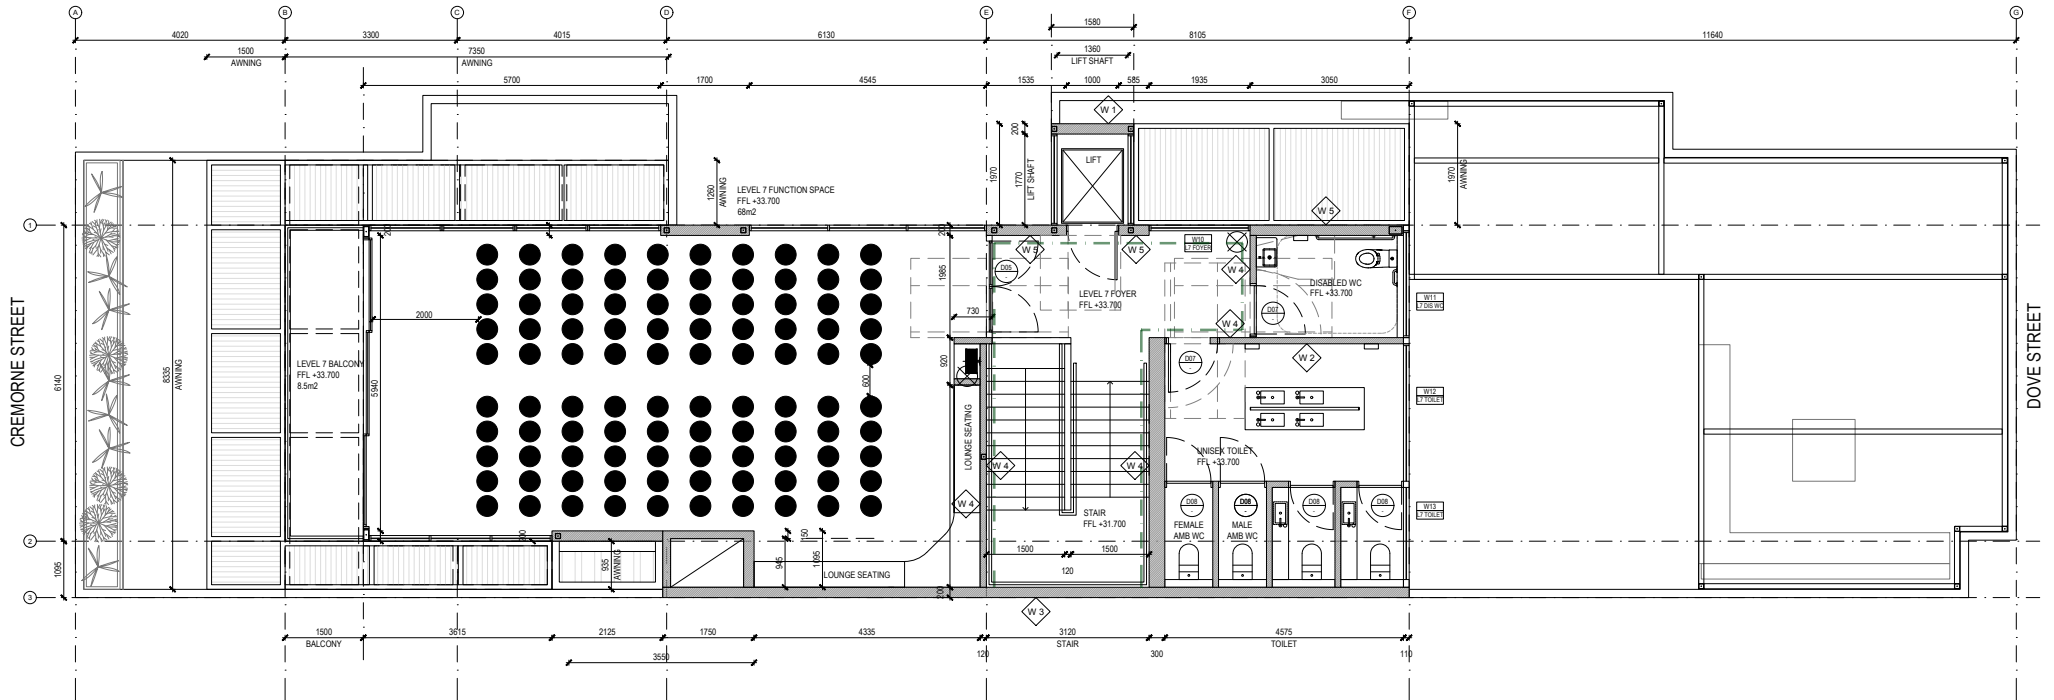

-  FIRE HYDRANT
-  FIRE HOSE REEL
-  SMOKE ISOLATED WALLS

Furniture Items:

 Bentwood chair

 Trestle table 2.4m x .9m

Le Ciel - Level 7 Premium Theatre Pax: 72

-  FIRE HYDRANT
-  FIRE HOSE REEL
-  SMOKE ISOLATED WALLS

Furniture Items:

-  Curv dining chair velvet

Le Ciel - Level 7 Standard Theatre Pax: 100

-  FIRE HYDRANT
-  FIRE HOSE REEL
-  SMOKE ISOLATED WALLS

Furniture Items:

-  Bentwood chair

Le Ciel - Level 7 Cabaret Seating Pax: 36