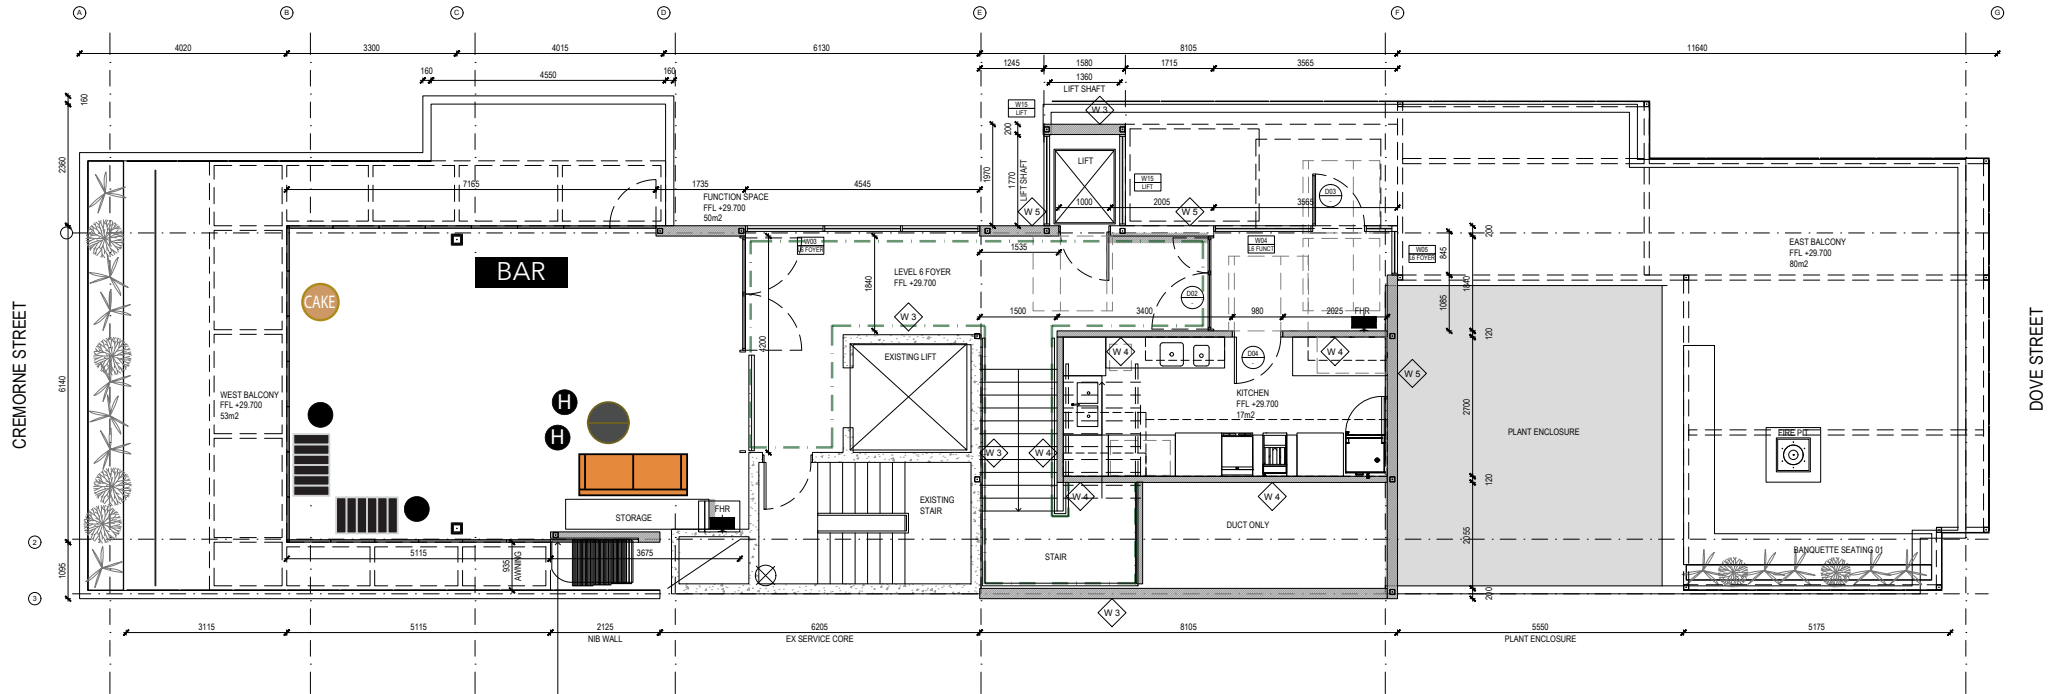

Le Ciel - Level 6 Cocktail Lounge with Display Table

- FIRE HYDRANT
- FIRE HOSE REEL
- SMOKE ISOLATED WALLS

Furniture Items:

- Nero Three Seater Lounge Cognac
- Luna Coffee Table Black/Grey Marble with Brass Frame
- Halo Pod Ottoman Black Velvet
- Luna Rectangle Ottoman Black Velvet
- Halo Pod Ottoman Black Velvet
- Chic Linear Cafe Table Oak Top / Gold Frame