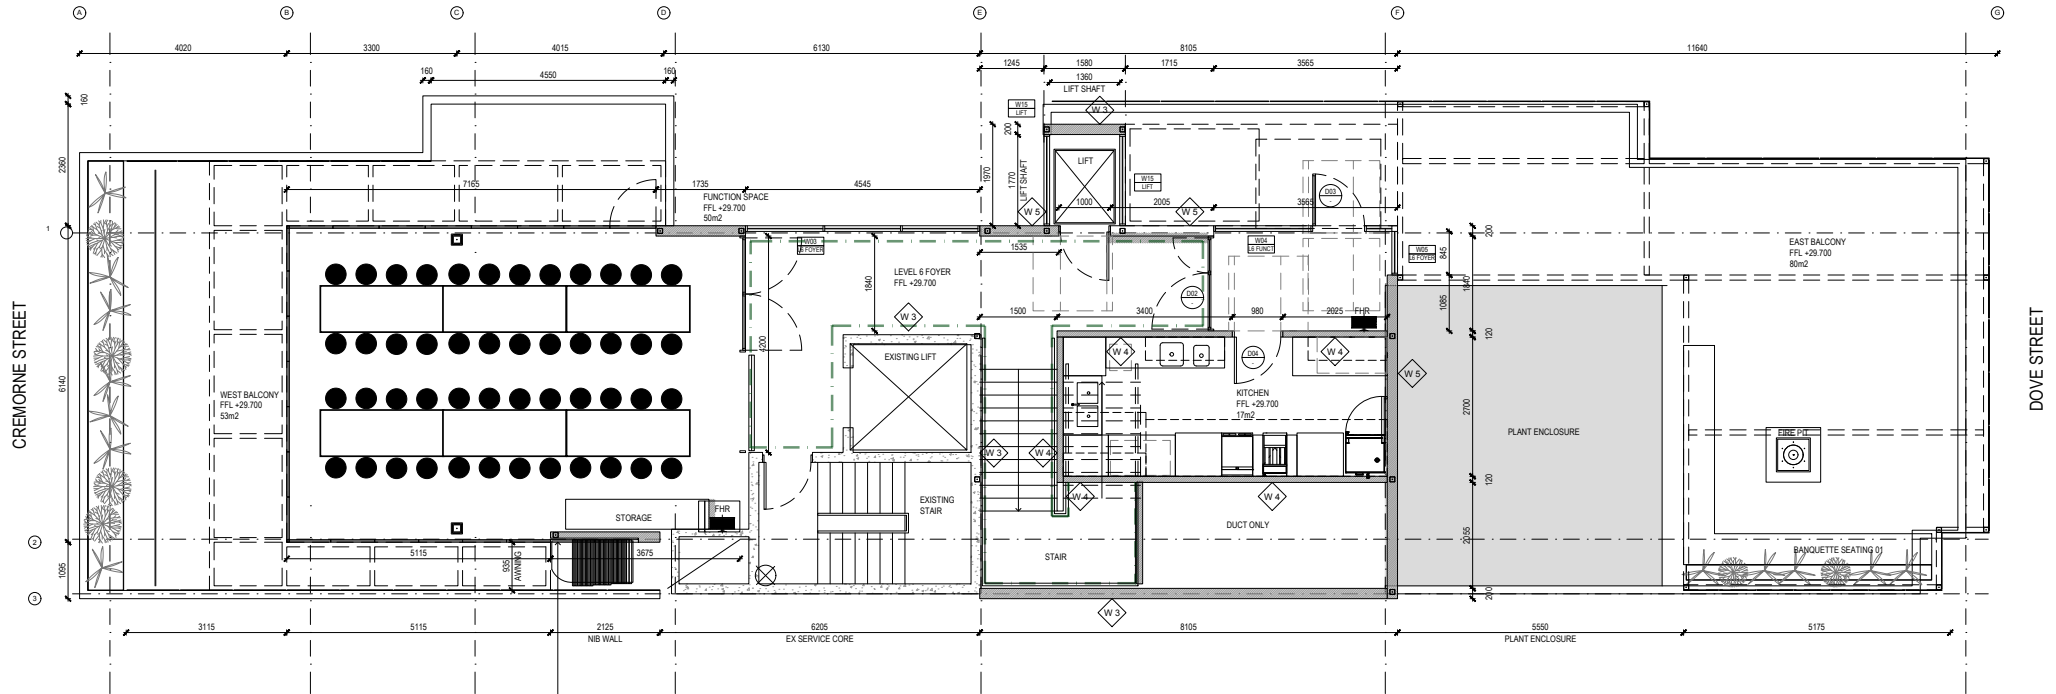

Le Ciel - Level 6 Standard Banquet Dining

- FIRE HYDRANT
- FIRE HOSE REEL
- SMOKE ISOLATED WALLS

Furniture Items:

Bentwood chair

Trestle table 2.4m x .9m