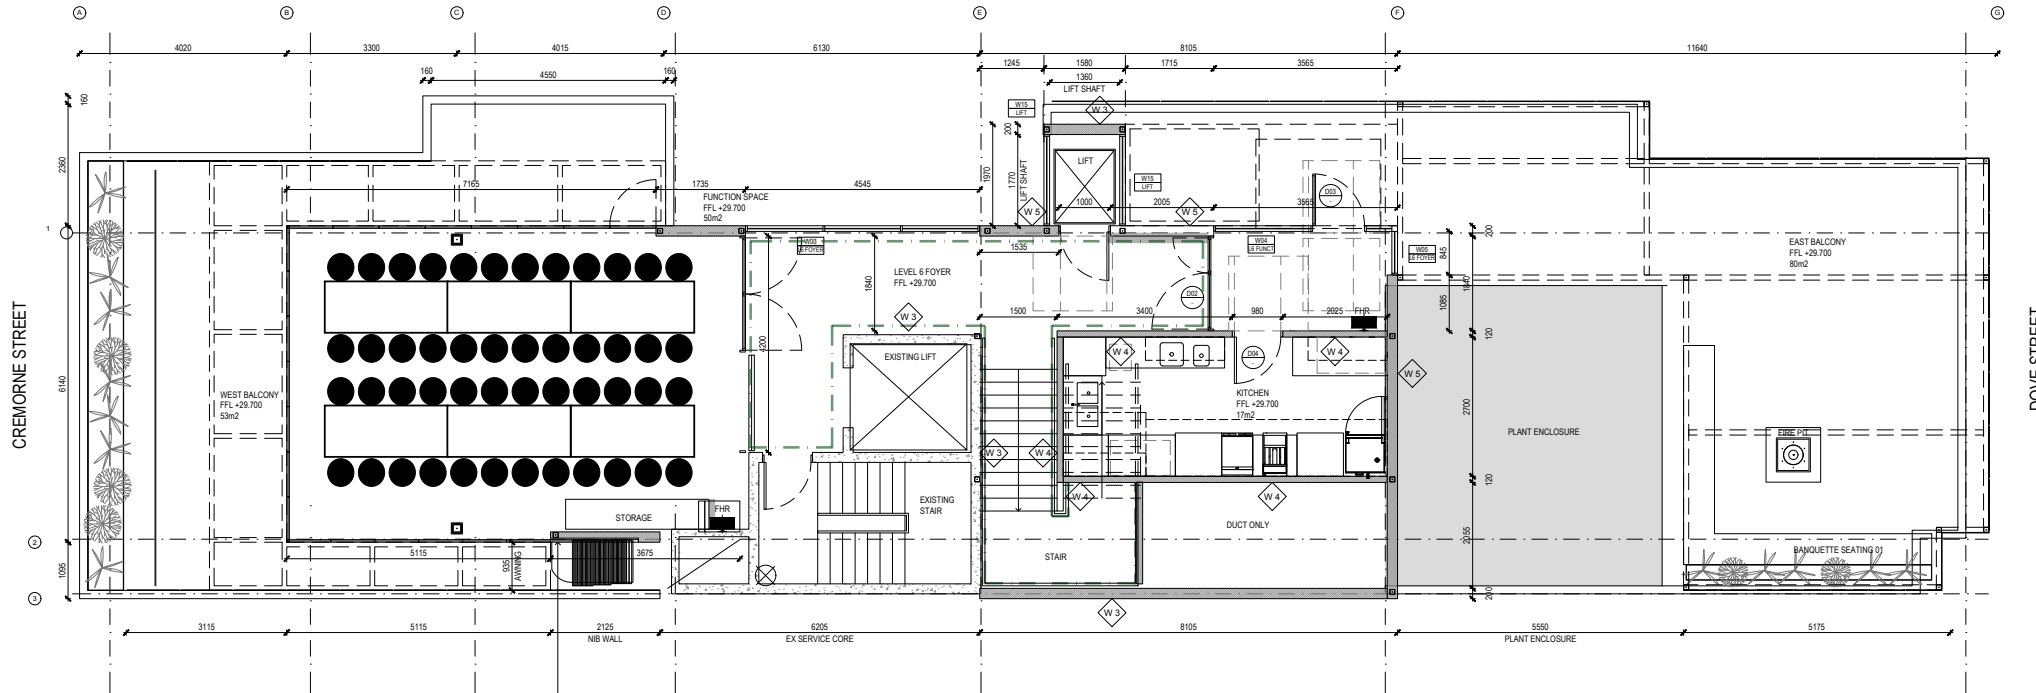

Le Ciel - Level 6 Premium Banquet Dining

- FIRE HYDRANT
- FIRE HOSE REEL
- SMOKE ISOLATED WALLS

Furniture Items:

- Curv dining chair velvet
- Lottie marble dining table 2.4m x 1m