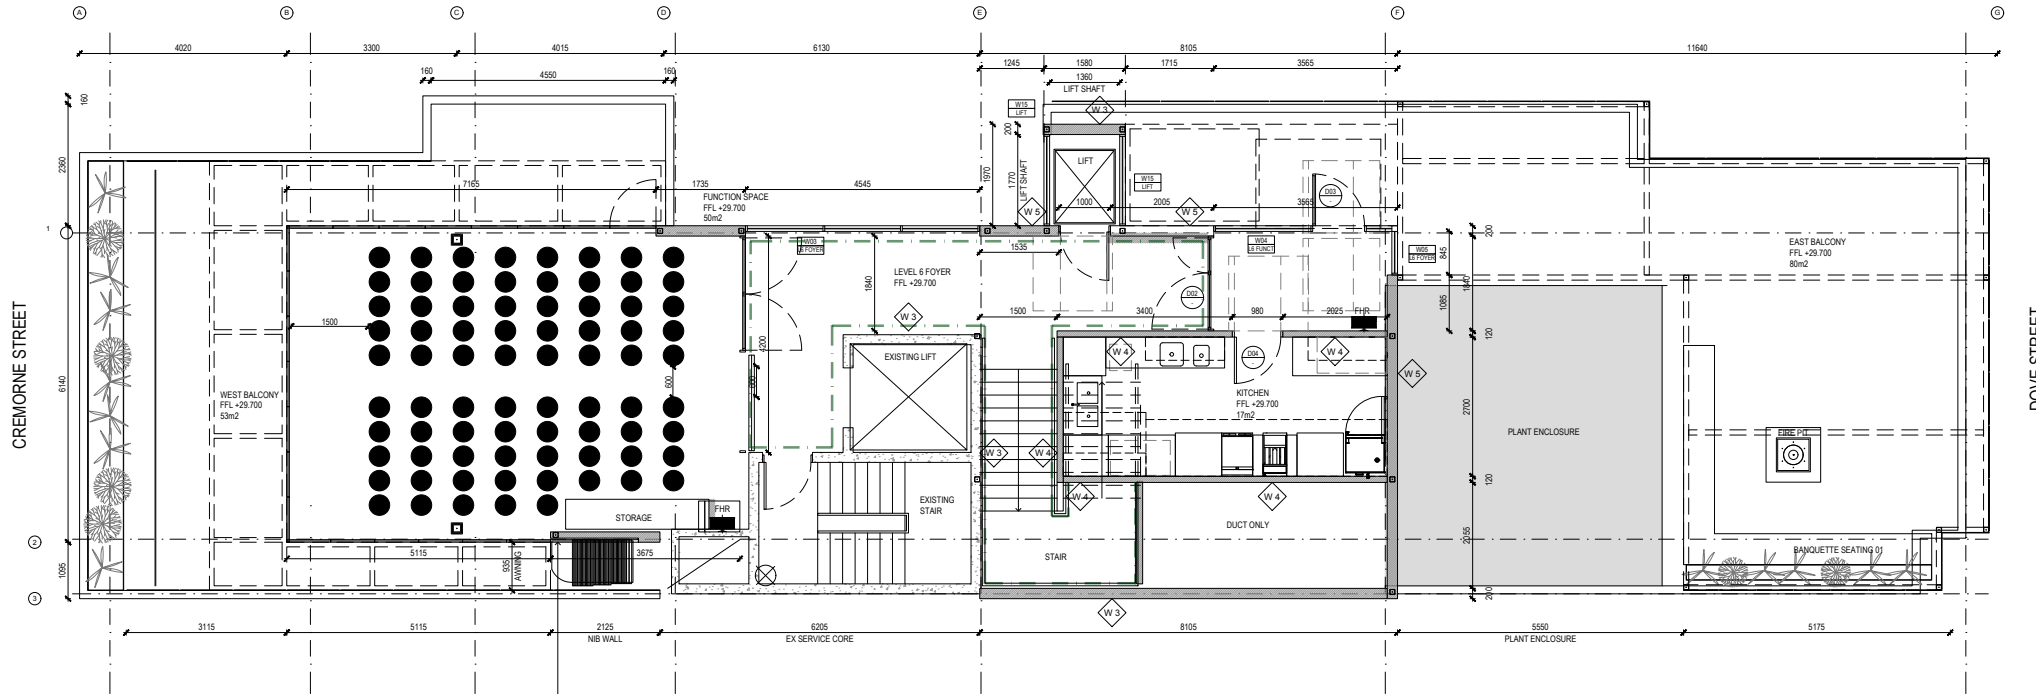

Le Ciel - Level 6 Standard Theatre Pax: 81

- FIRE HYDRANT
- FIRE HOSE REEL
- SMOKE ISOLATED WALLS

Furniture Items:

- Bentwood chair