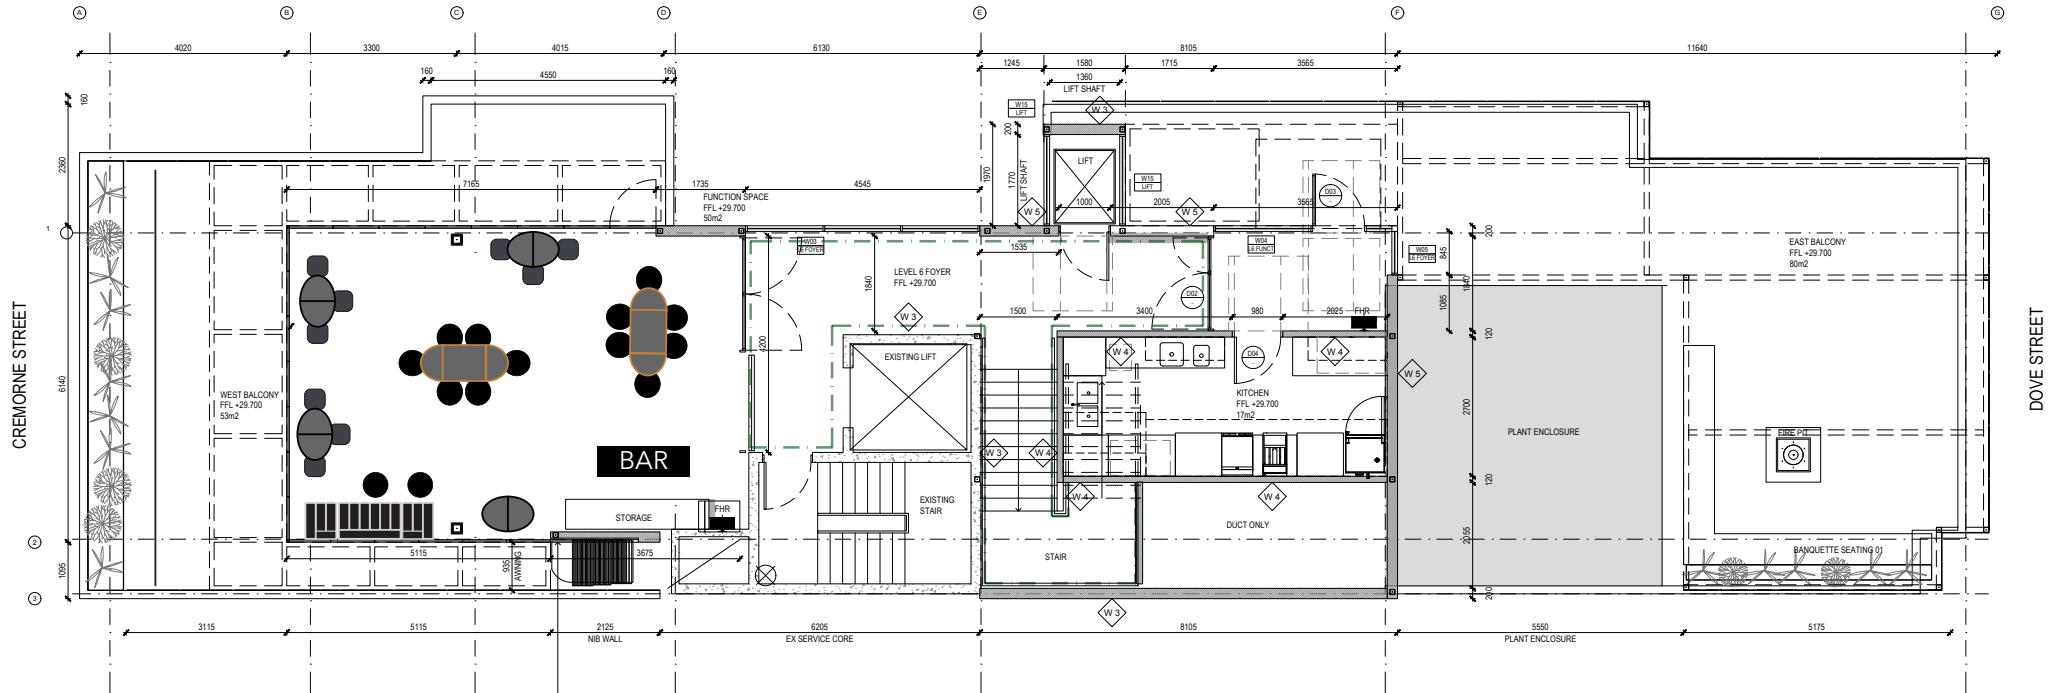

Le Ciel - Level 6 Premium Cocktail

- FIRE HYDRANT
- FIRE HOSE REEL
- SMOKE ISOLATED WALLS

Furniture Items:

Luna Oval High Bar Table
Black/Grey Marble with Brass Frame
with Curv Stool Black Velvet

Luna Round High Bar Table
Black/Grey Marble with Black Frame
with Gwen Stool Oreo Boucle

Luna Banquette Lounge Black Velvet
with Bijoux Side Table Black / Black Frame