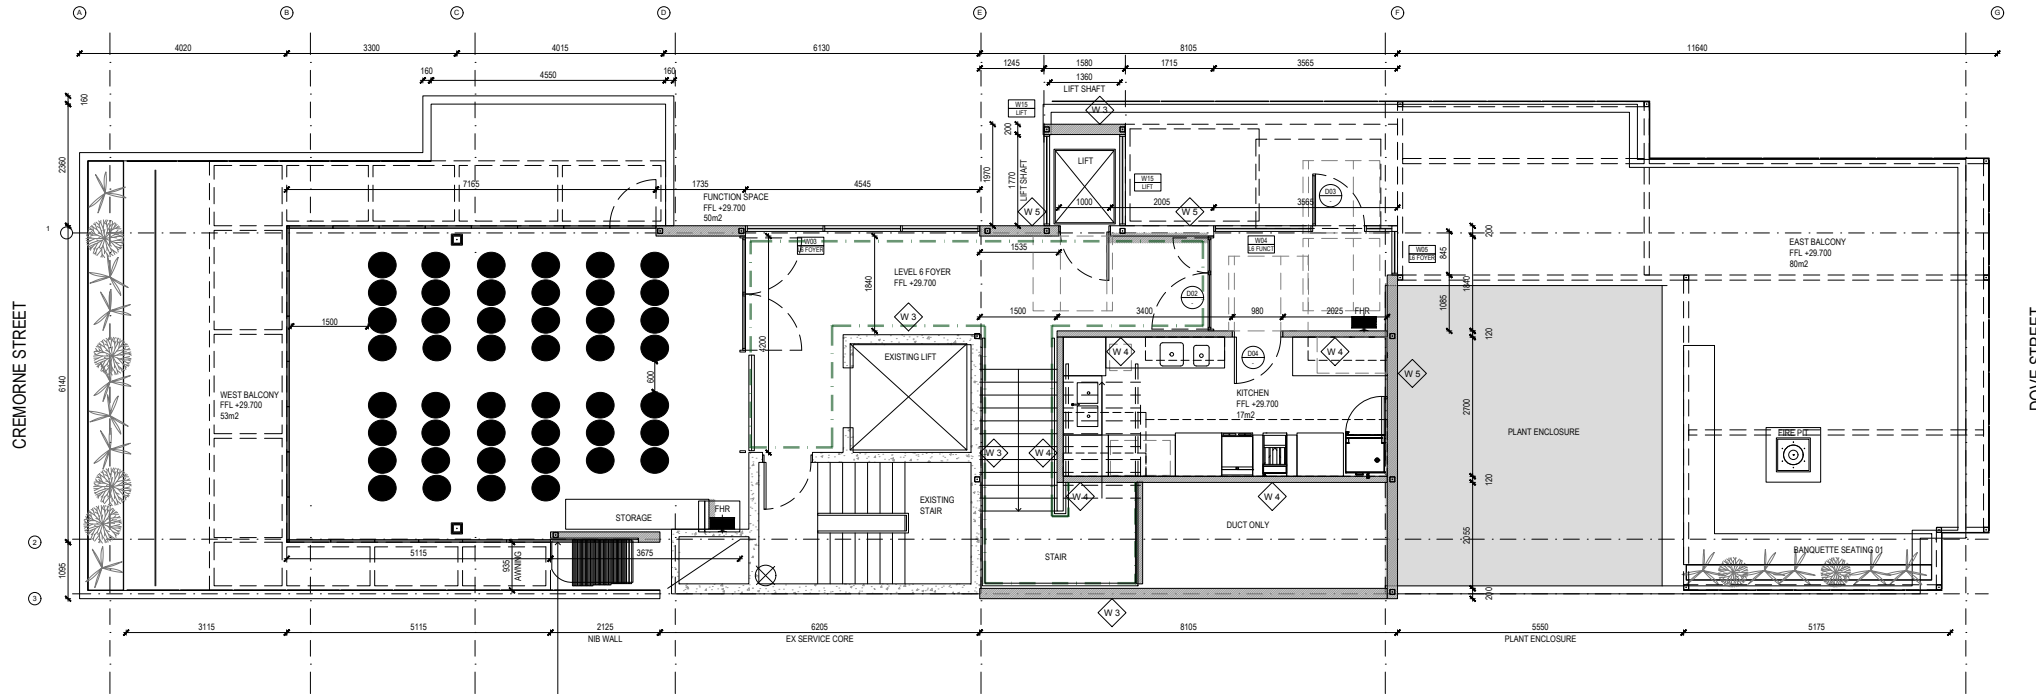

Le Ciel - Level 6 Premium Theatre Pax: 46

- FIRE HYDRANT
- FIRE HOSE REEL
- SMOKE ISOLATED WALLS

Furniture Items:

- Curv dining chair velvet